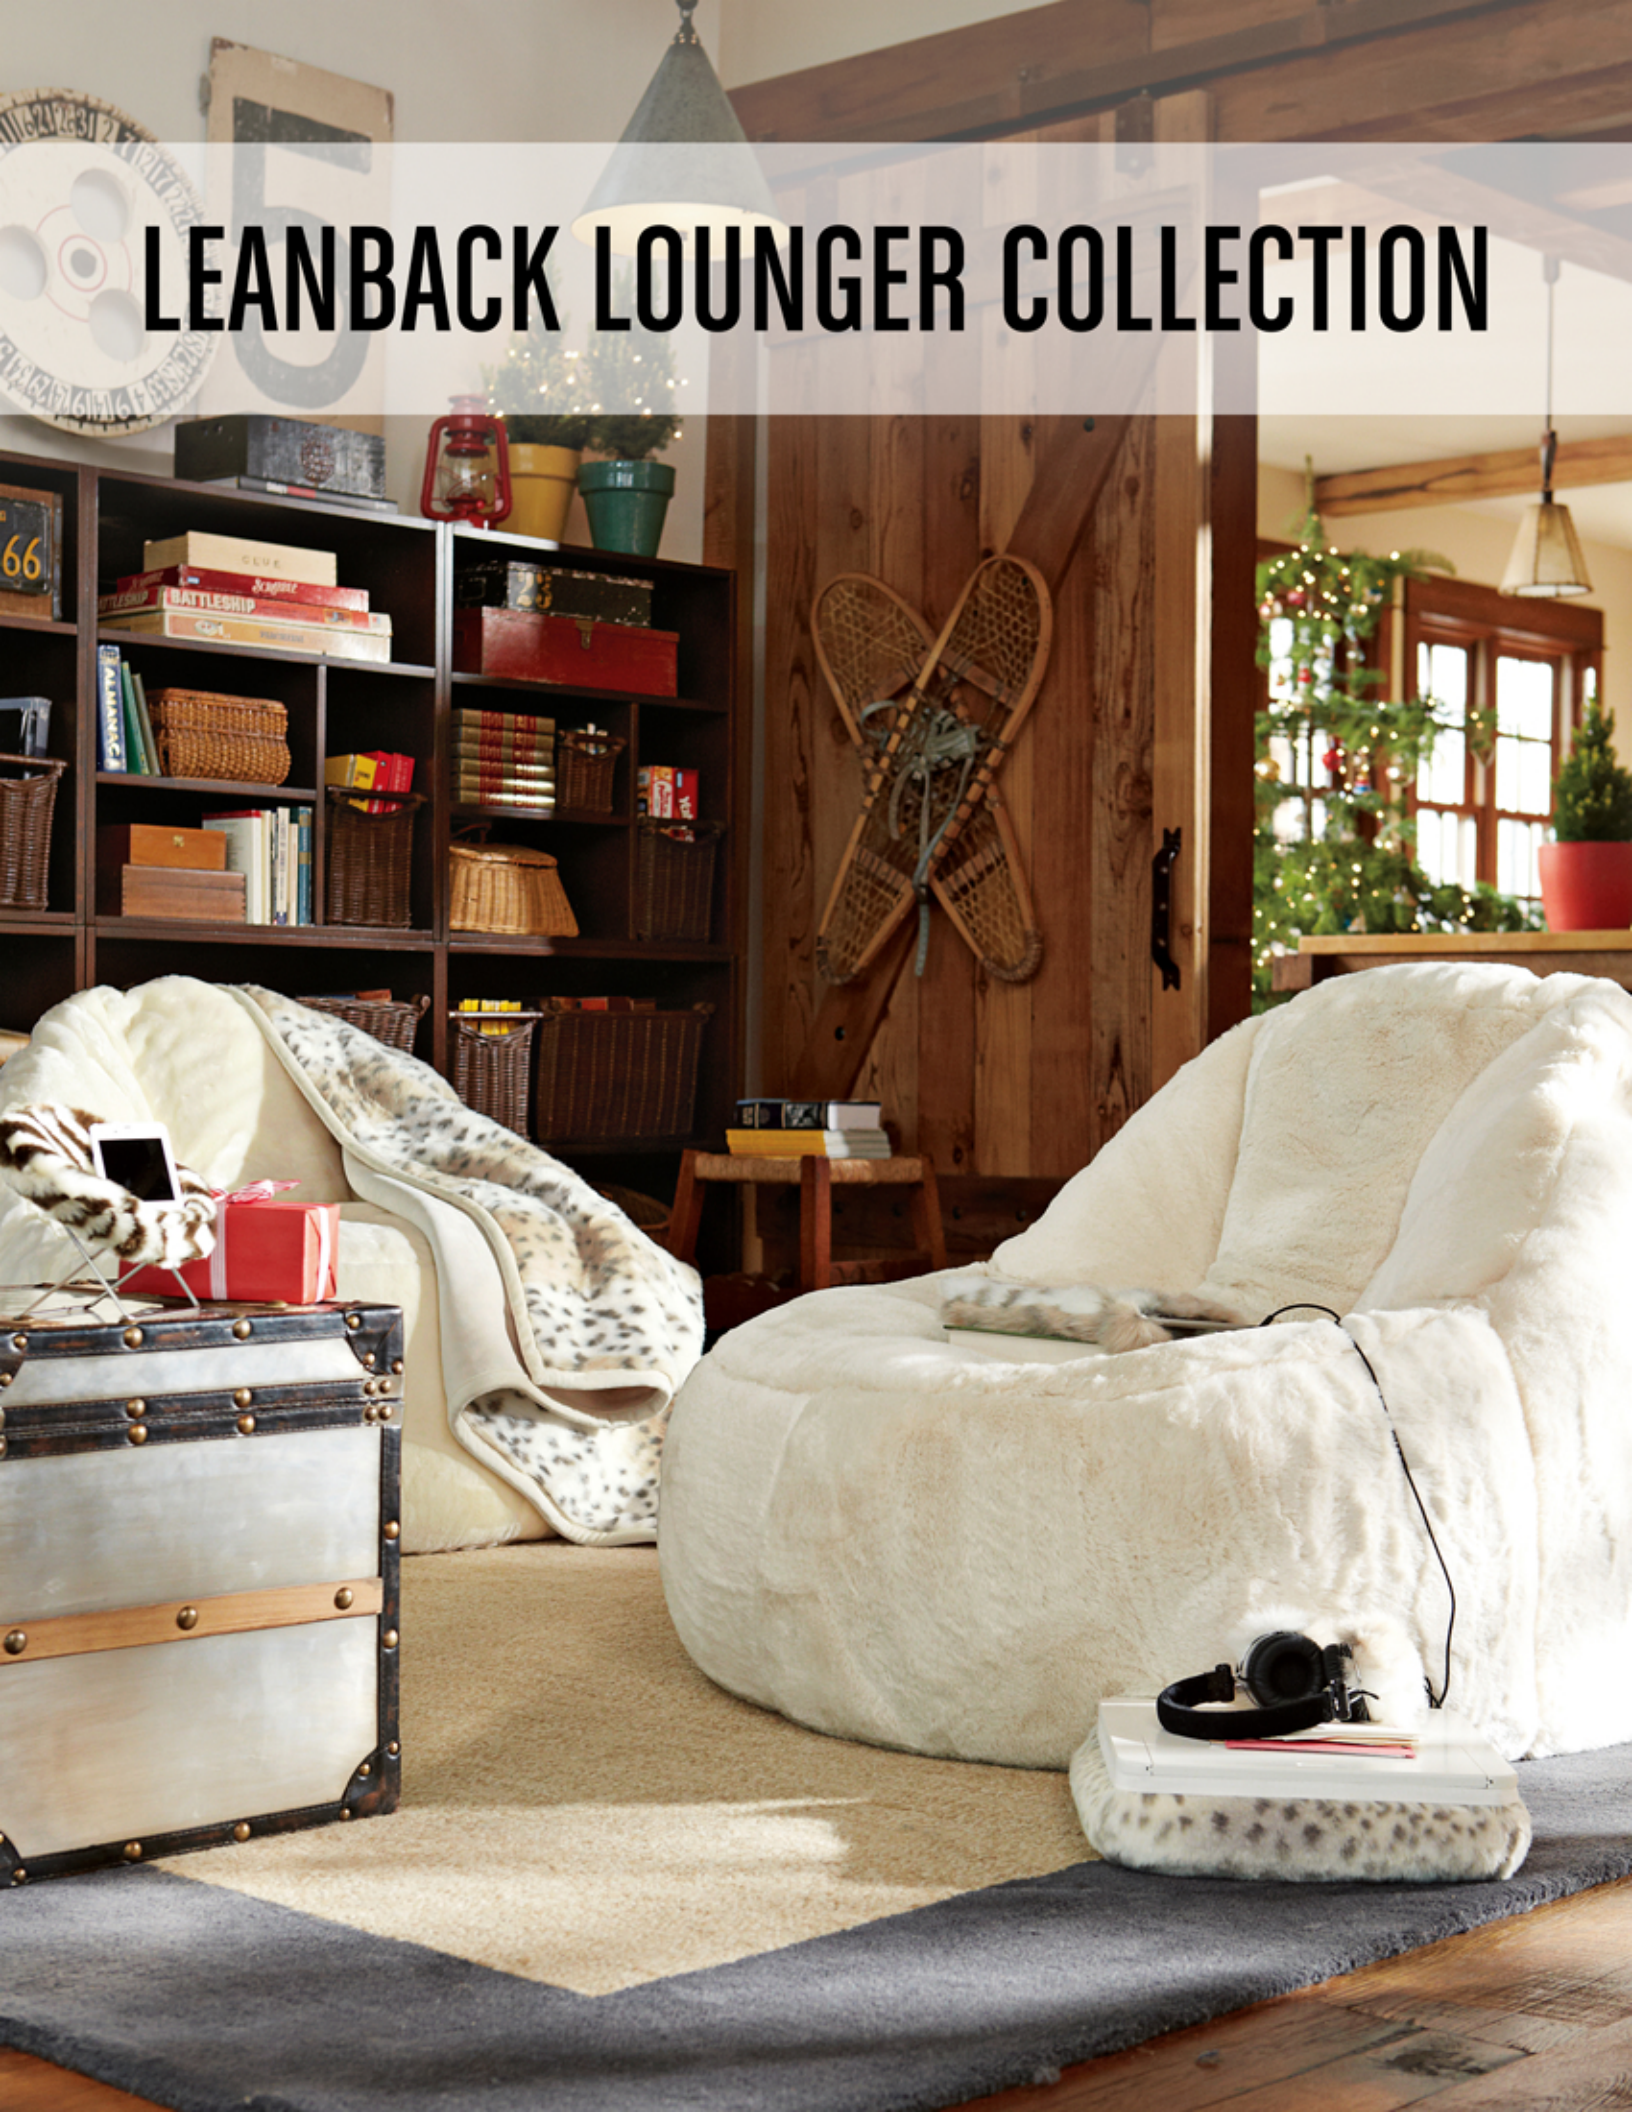

LEANBACK LOUNGER COLLECTION

Leanback Lounger Collection

Relax and recharge in eco-friendly style. Plush 100% recycled fill is shaped with extra structure all around to give you the comfort of your favorite beanbag. Covered in soft pure cotton-twill.