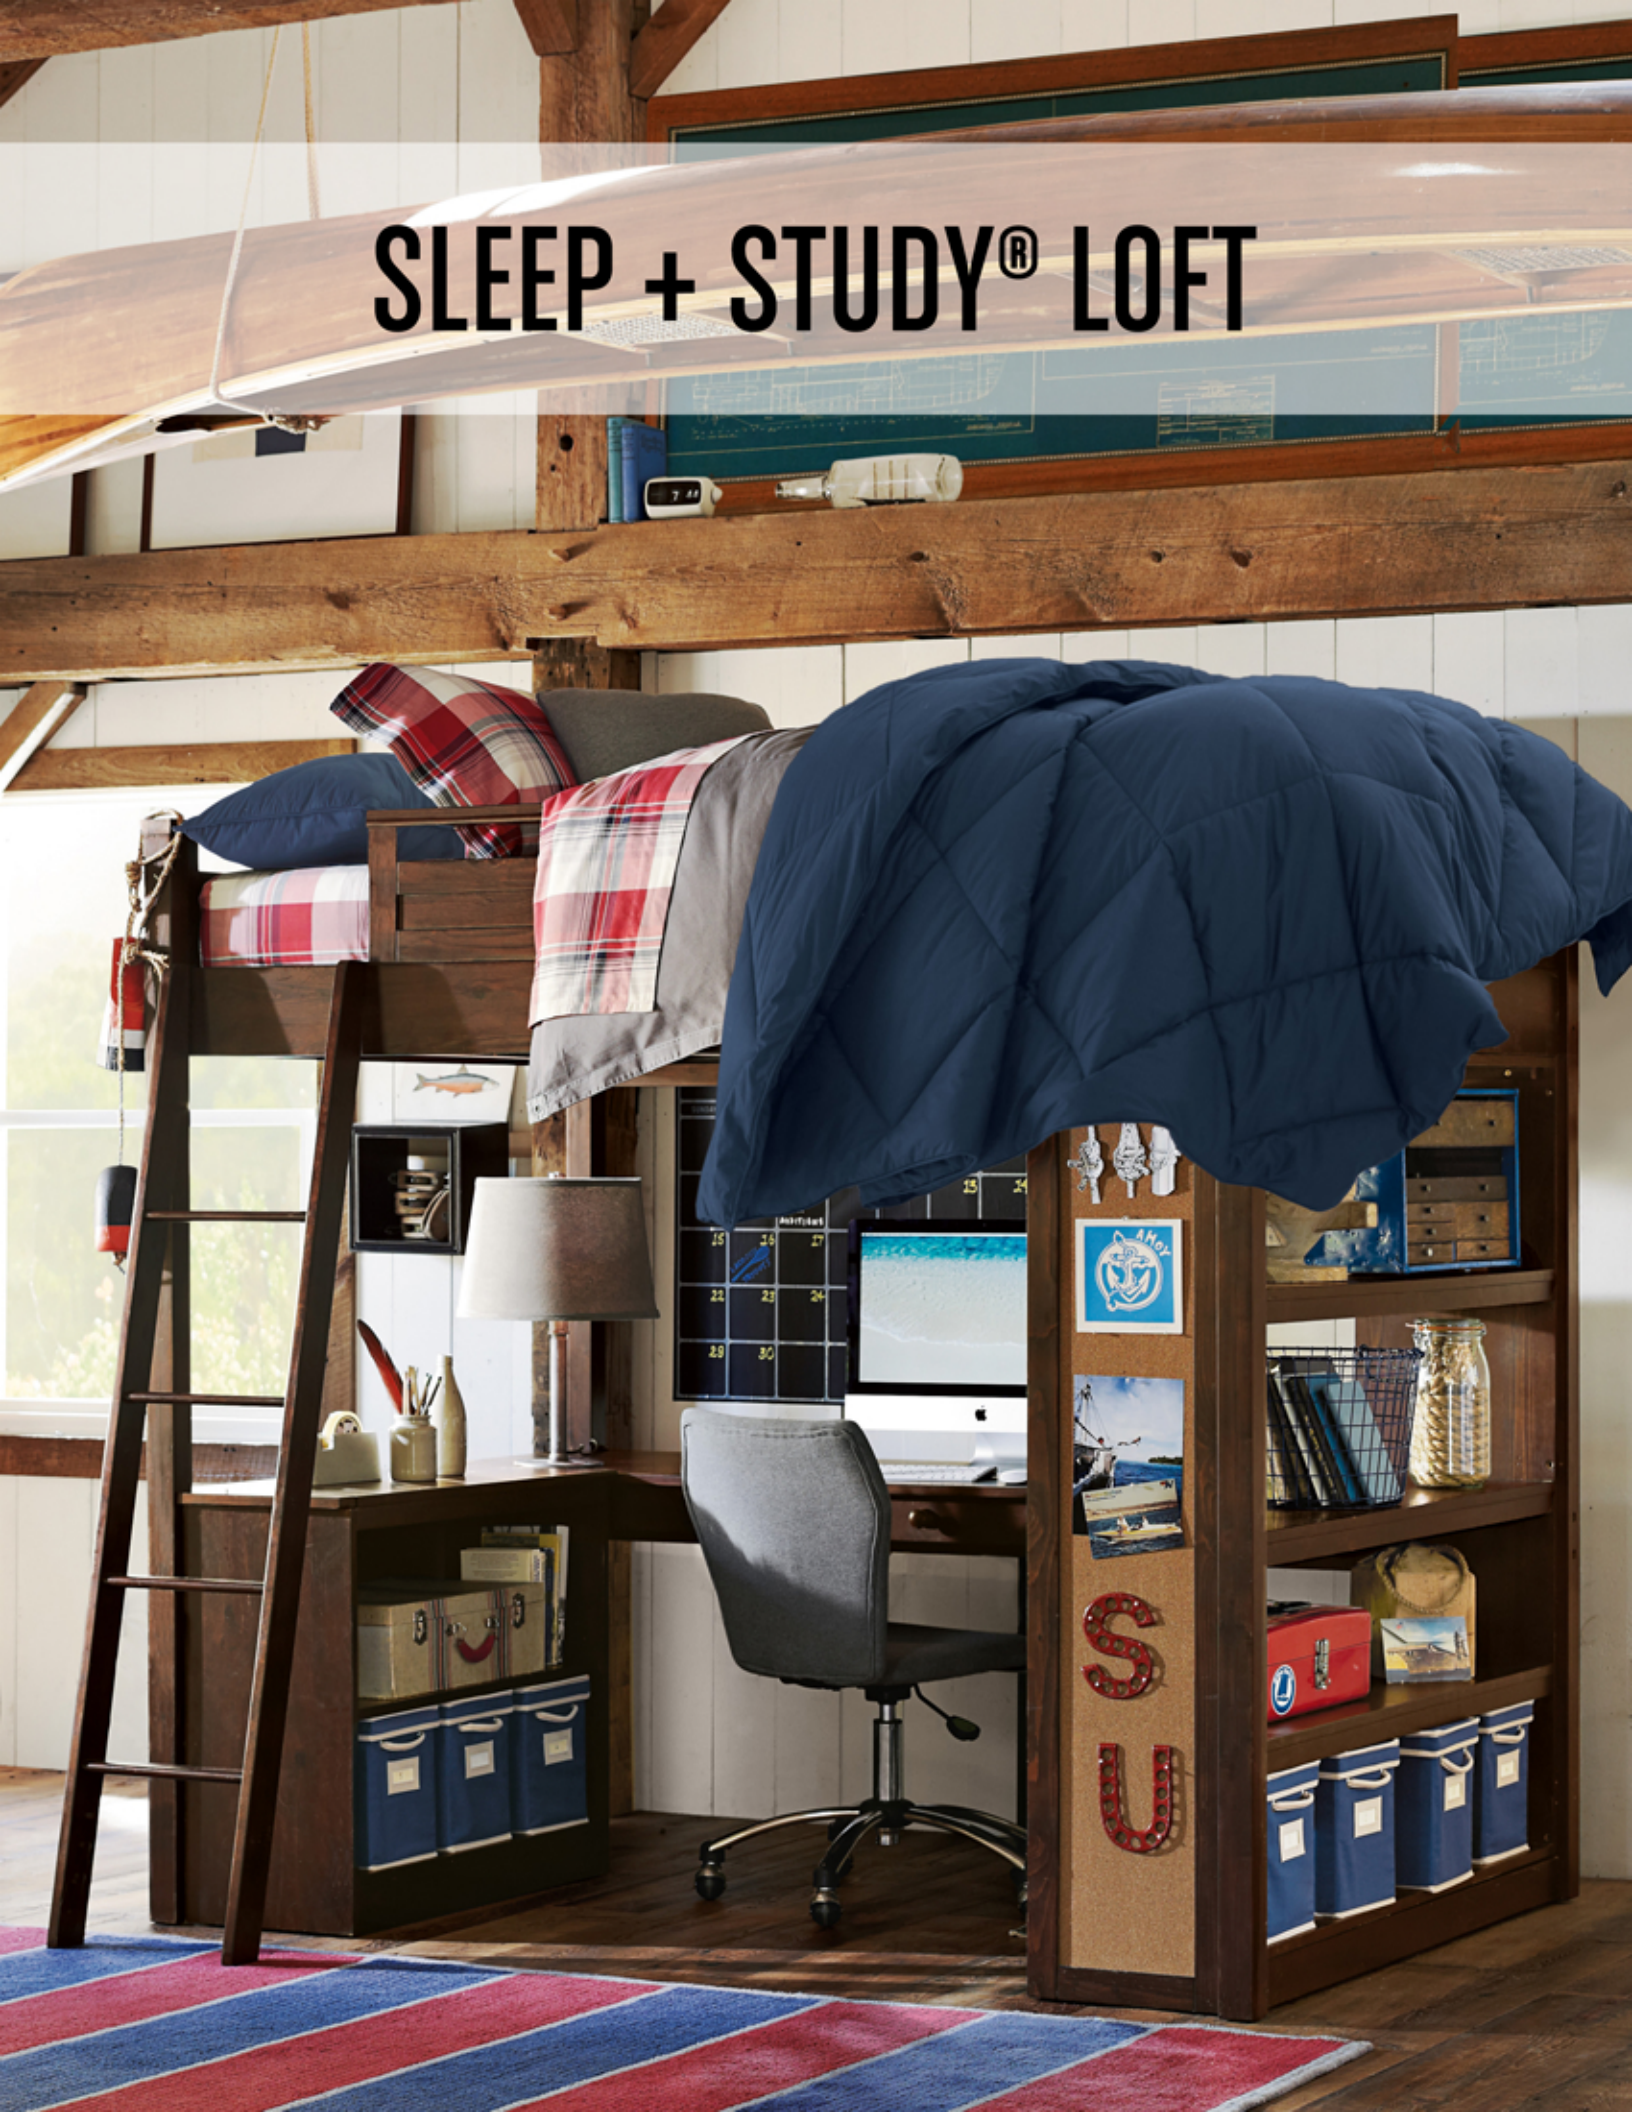

# SLEEP + STUDY® LOFT

# Sleep & Study Loft Bed

Innovative from top to bottom, and recently re-engineered for extra durability and safety, this ingenious setup gives you a place to sleep, study and store. A full-sized bed sits above a compact desk with a pullout keyboard tray. Wide shelves hold all your books and supplies, and a cork panel displays assignments, photos and notes. Expertly crafted for years of use.

LOFT  
bed: 71 x 79 x 73" h

finishes available:

BLACK

DARK  
ESPRESSO

CHESTNUT

WHITE