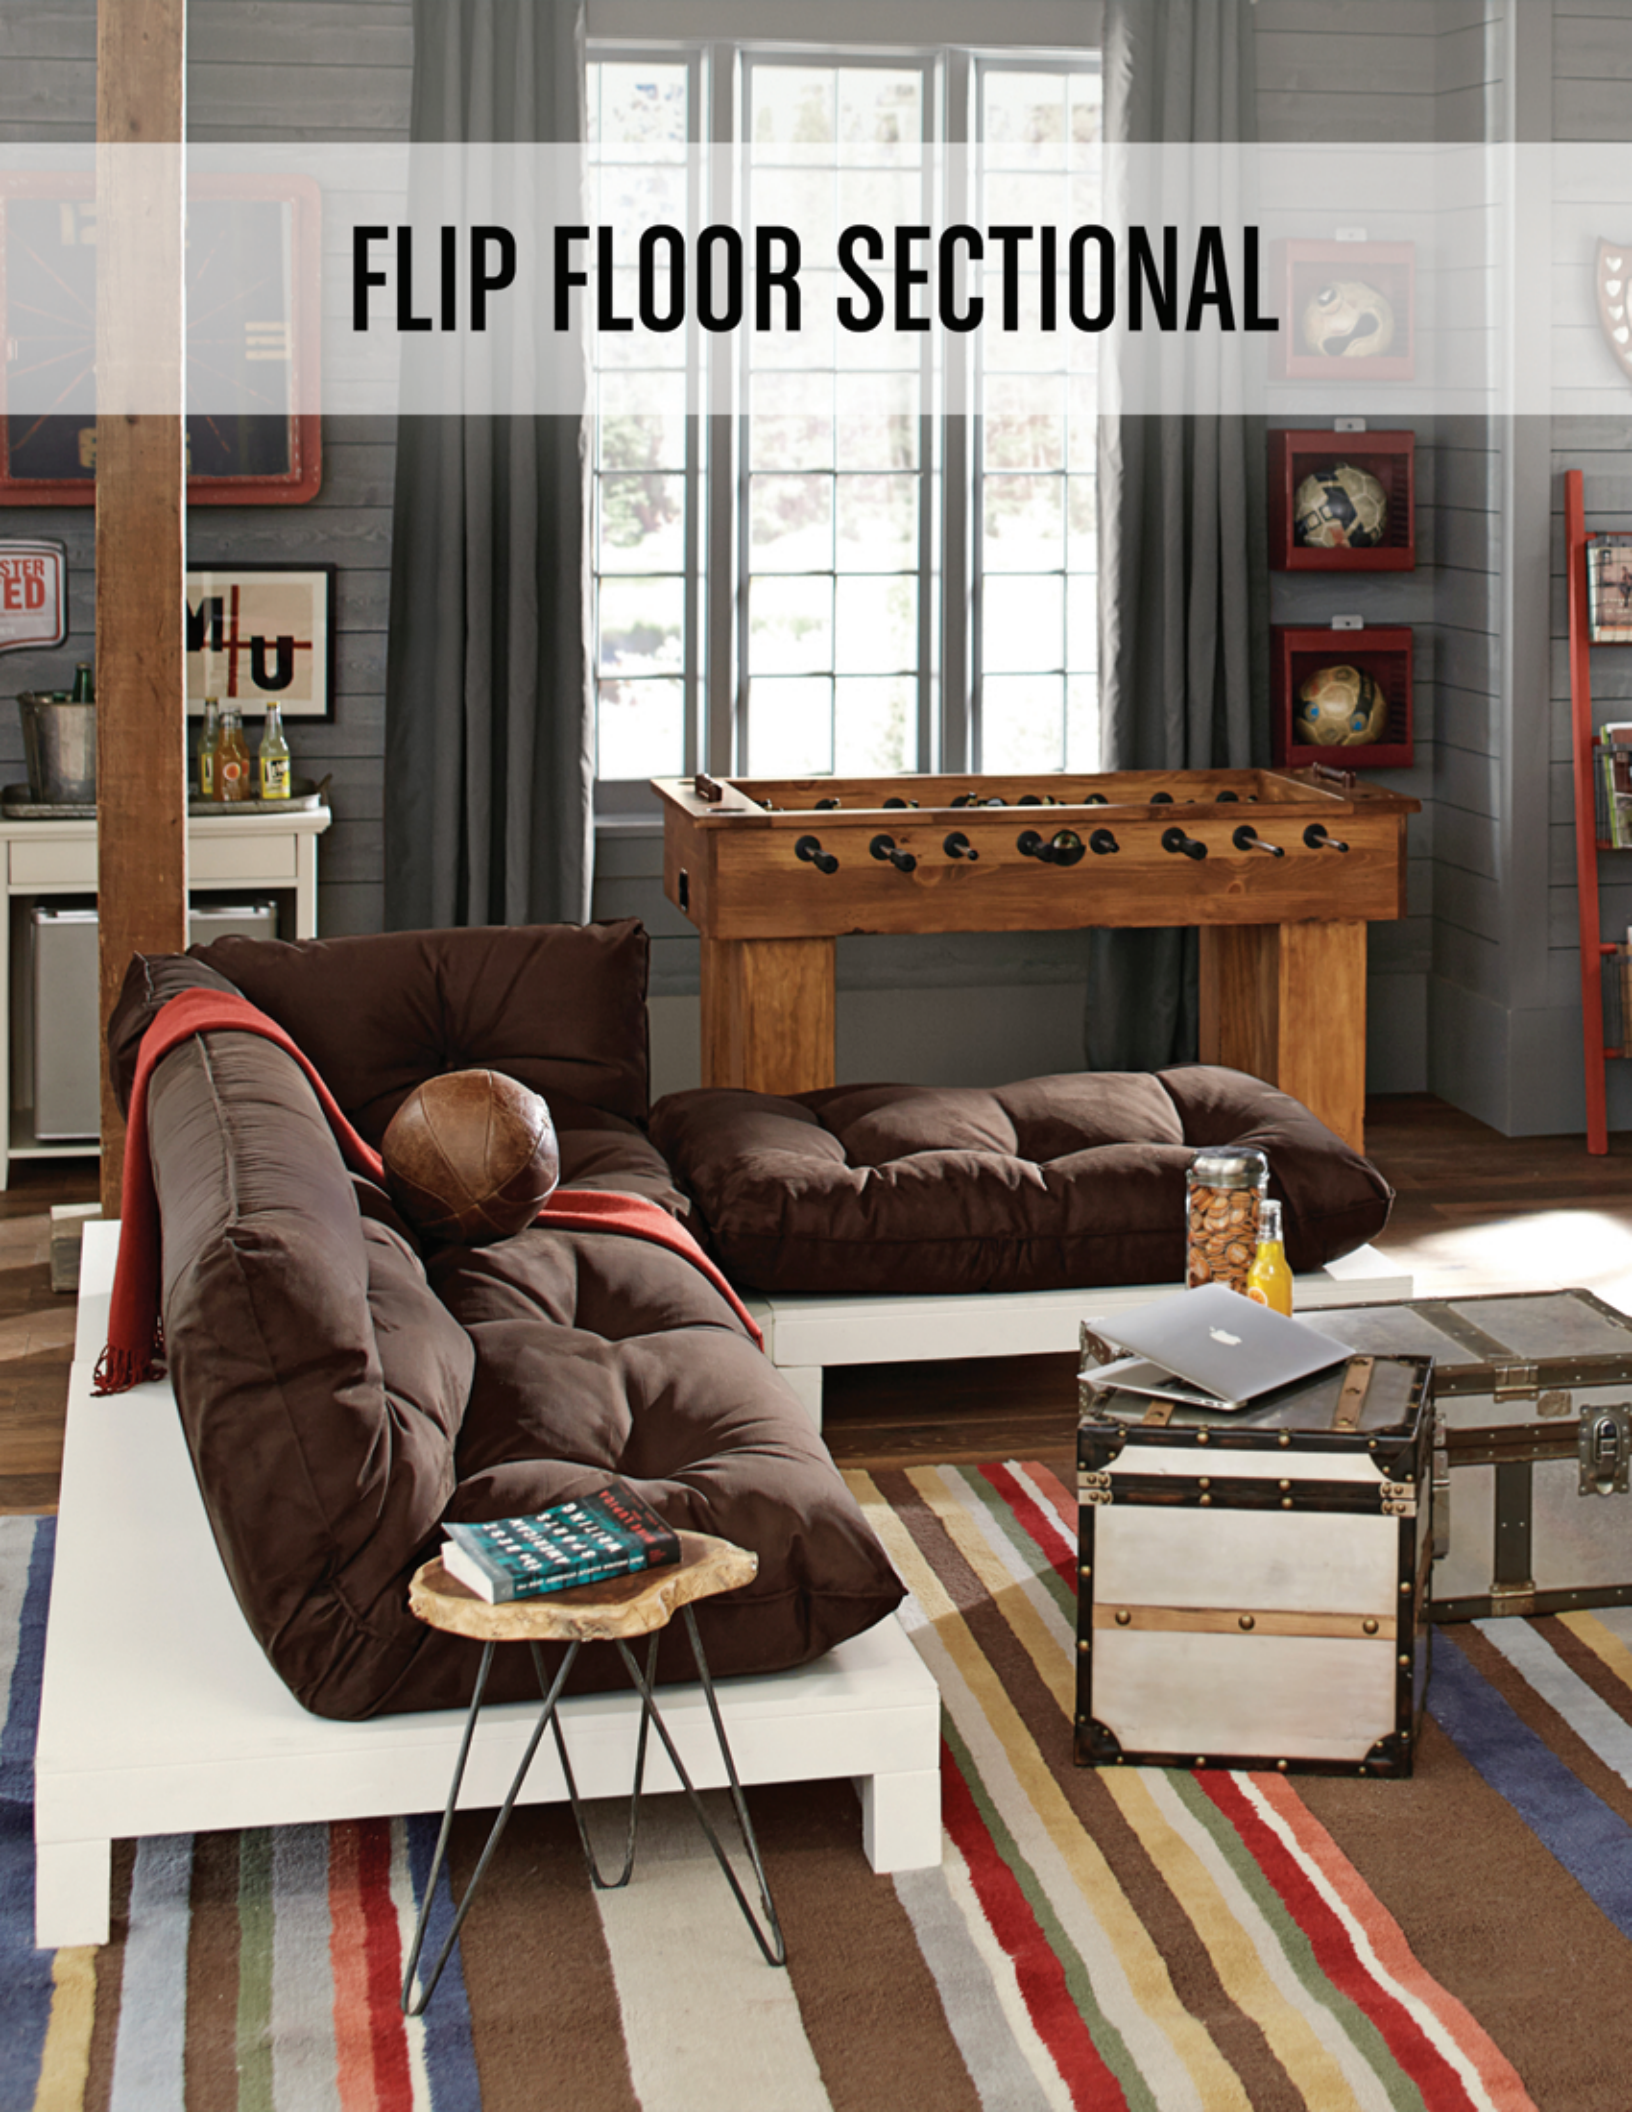

FLIP FLOOR SECTIONAL

Flip Floor Sectional Collection

Love your lounge. These comfy sectional pieces can be configured to fit your space. Each tufted cushion has a hidden hinge to adjust to four different positions – including totally flat. Sturdy platform bases keep everything elevated and create a back ledge for storing lounge essentials.

CORNER
42 x 42 x 29.5" h

SINGLE
42 x 42 x 29.5" h

DOUBLE
73.5 x 42 x 29.5" h

cushion fabrics available:

NAVY
SUEDE

COFFEE
SUEDE

CEMENT
SUEDE