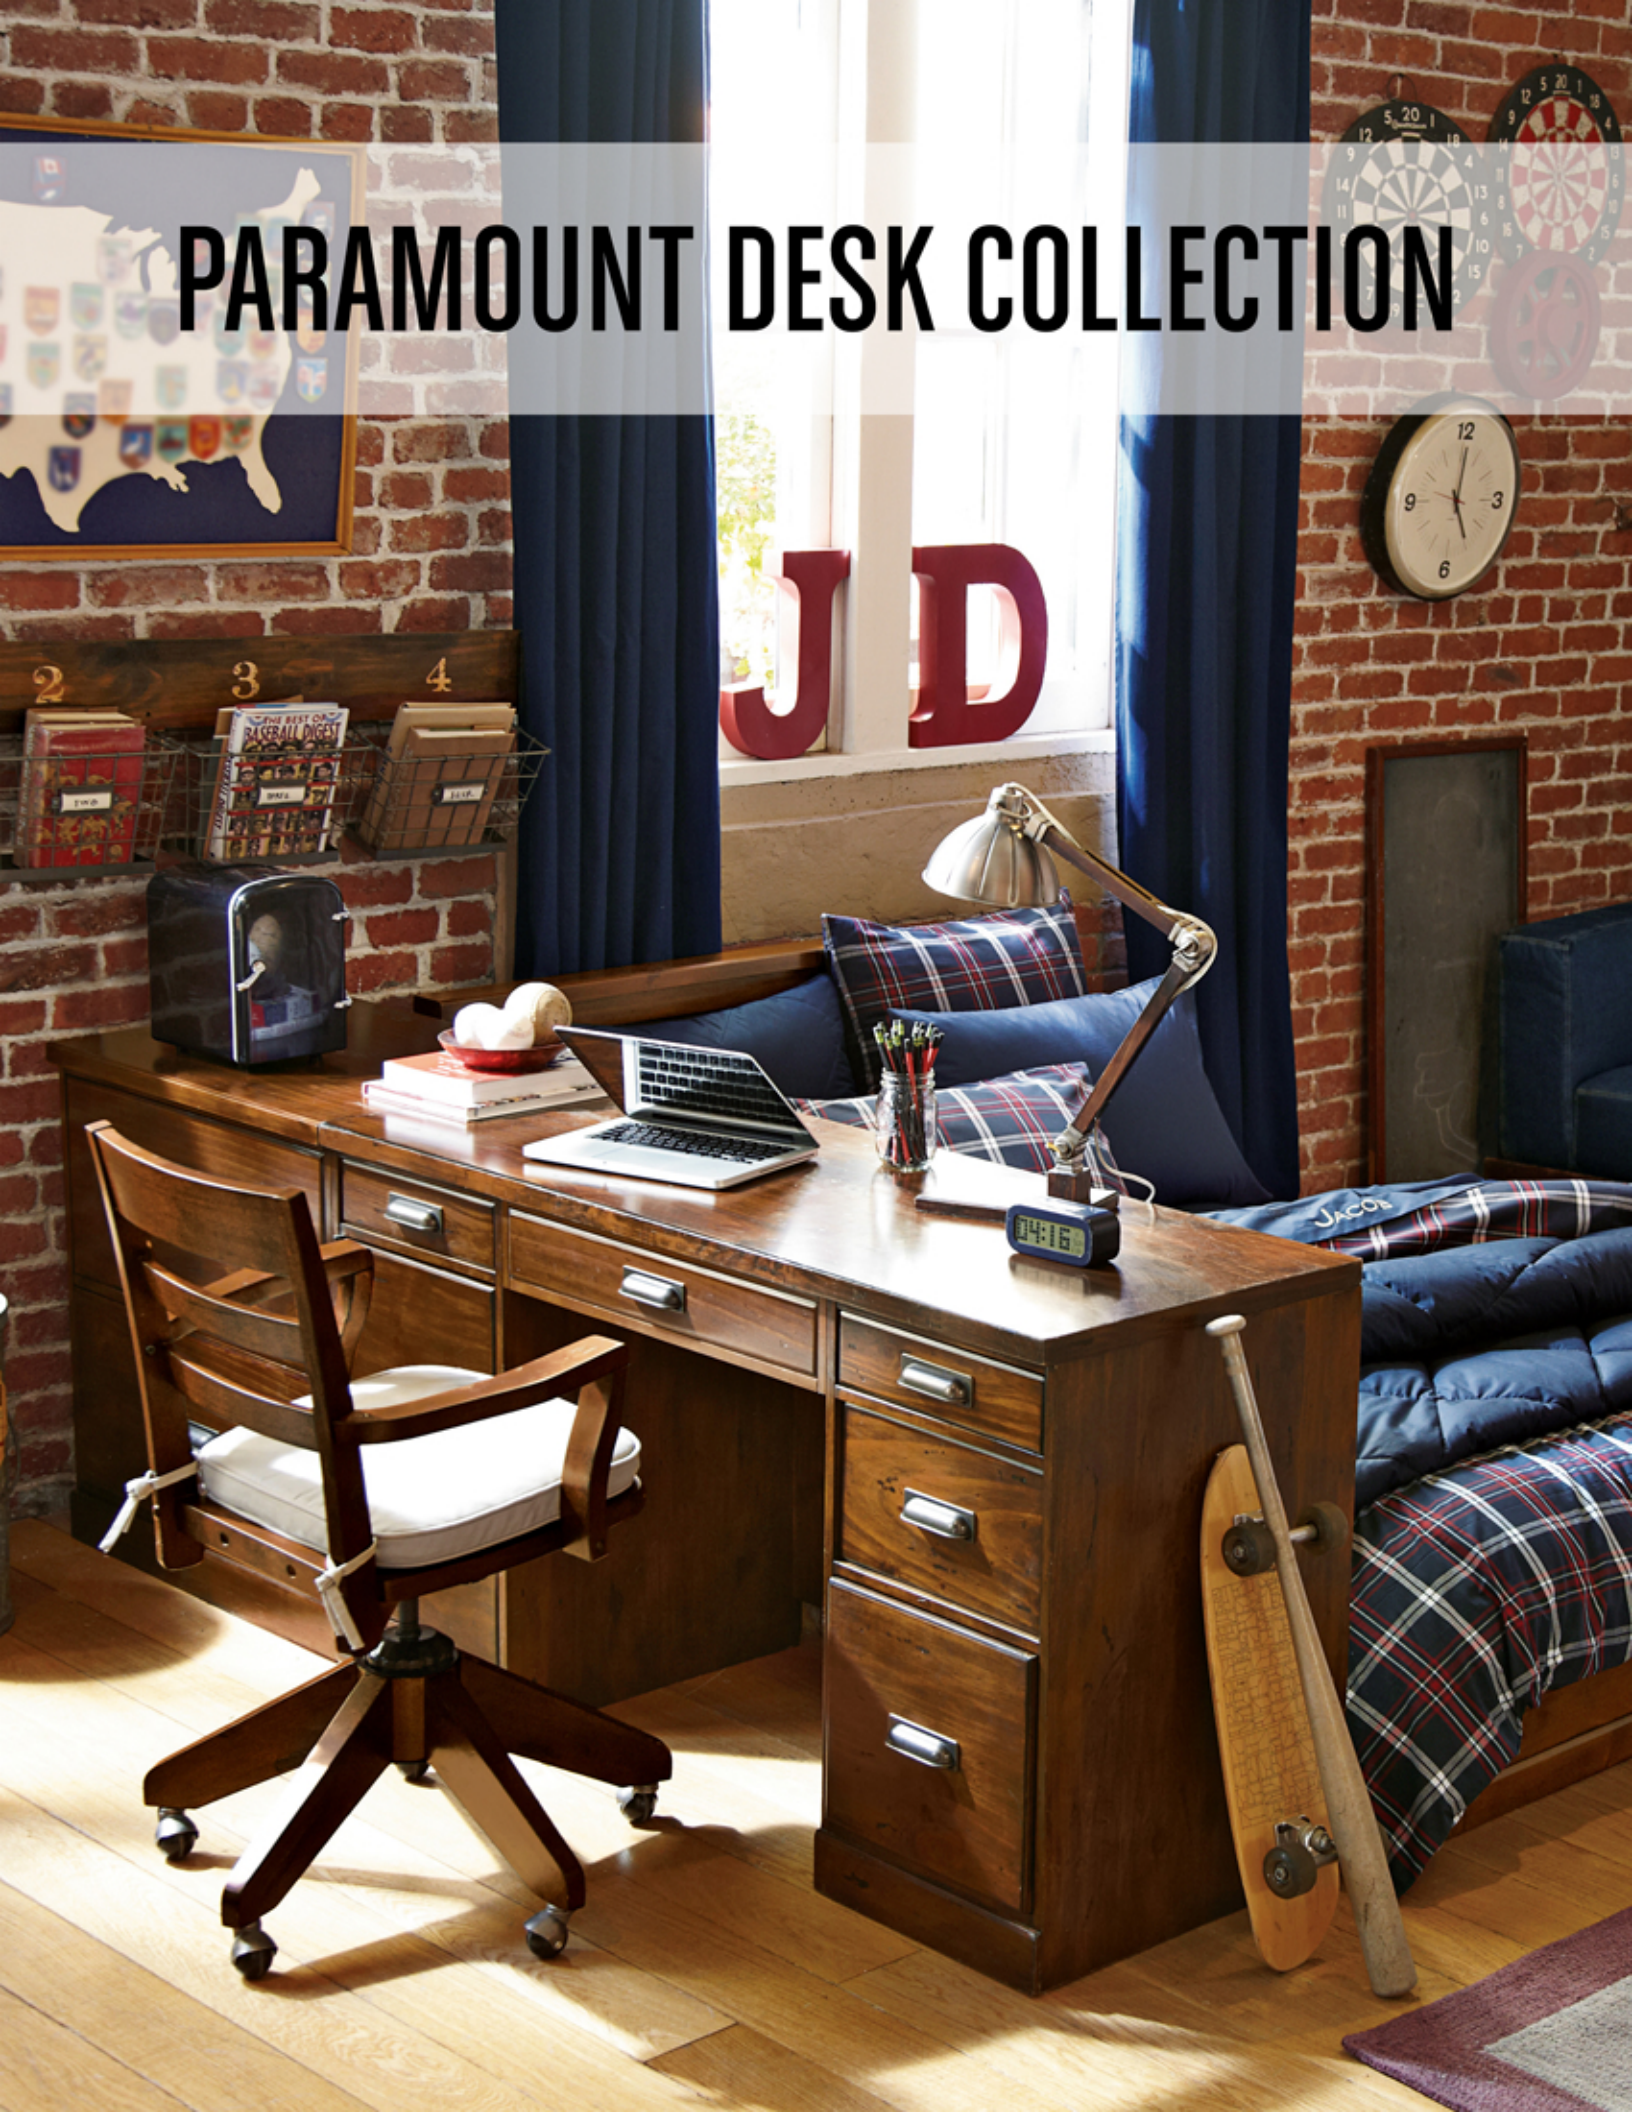

PARAMOUNT DESK COLLECTION

Paramount Desk Collection

Design the room you love. Part of our totally customizable Paramount Collection, this desk features plentiful drawers, a cabinet, generous leg room underneath and a spacious top to accommodate all of your schoolwork and creative projects.

DOOR CABINET
28 x 21 x 30" h

DESK
56 x 21 x 30" h

finishes available:

ANTIQUÉ
WHITE

TUSCAN